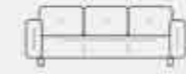

Triple Seater
D:95 L:243 H:85

Double Seater
D:95 L:178 H:85

Single Seater
D:95 L:75 H:98

NERGIZ

• • •
SOFA SET

The Nergiz Sofa Set, where the unique harmony of elegance and comfort takes center stage, captivates onlookers with its modern style. The warmth conveyed by specially selected fabric combinations for the series adds a traditional and intimate atmosphere to your living room.