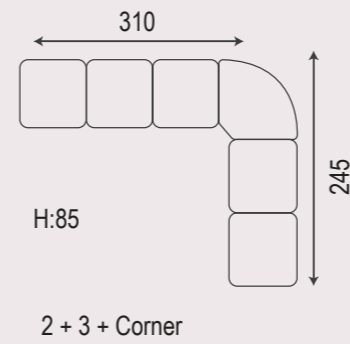

Elevate your living room with the Nergiz Sofa Set, where luxury meets daily comfort. Defined by its stunning gold-finished accents and plush cream upholstery, this set radiates a sense of sophisticated serenity.

Beyond its glamorous appearance, Nergiz offers smart practicality with its functional storage and seamless bed mechanism. It's more than a sofa; it's a statement of refined living.