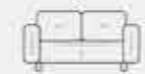

Triple Seater
D:104 L:245 H:85