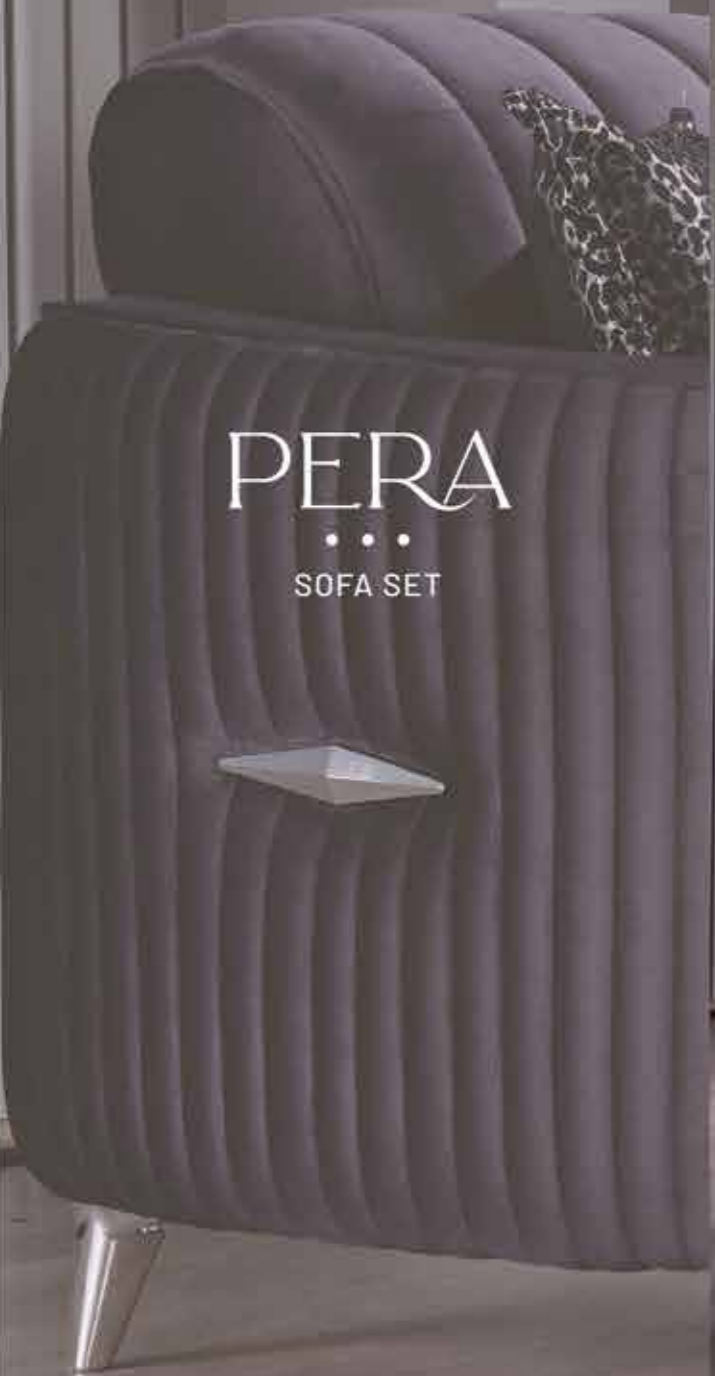

PERA
...
SOFA SET