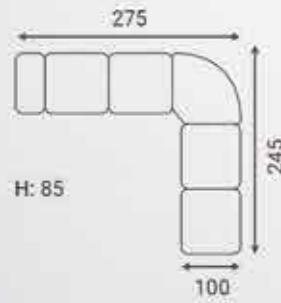

ZÜMRÜT

CORNER SET

Waiting for you with the softness of a special series fabric and the allure of modern style to take away the fatigue and stress of the day. Its simple and elegant design will relax your spirit, making you not want to leave the room. For those who aspire to always be stylish and the most stylish...

2.5 + 2 + Corner