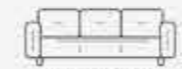

ROMA

SOFA SET

Triple Seater
D:95 L:243 H: 85