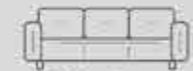

Triple Seater
L: 245 D: 100 H: 80

Double Seater
L: 180 D: 100 H: 80

Single Seater
L: 85 D: 90 H: 90

YAKAMOZ

SOFA SET

Eye-catching quilted details reflecting naturalness, functional design approach and remarkable design enrich Yakamoz.