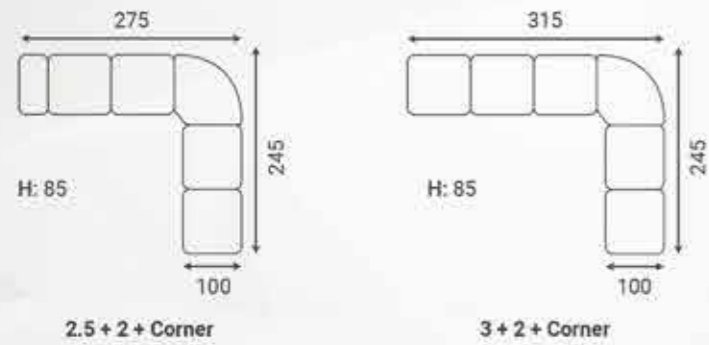

KURTUBA

CORNER SET

The unique design of Kurtuba seamlessly blends with your decor, effortlessly transforming into the most comfortable and stylish corner of your home by easily converting into a bed.