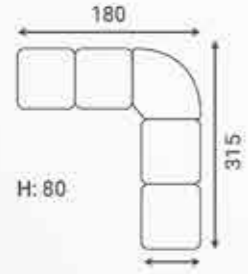

KURTUBA

RELAX SET

With its metal legs seamlessly blending with your decor, the Kurtuba Relax Set easily transforms into a bed, becoming the most comfortable and stylish corner of your home.