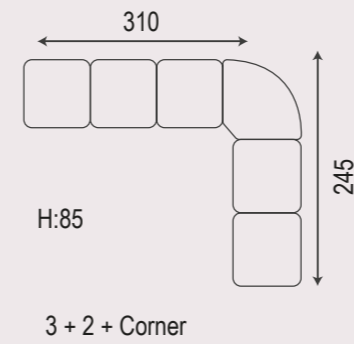

Experience the perfect harmony of sophisticated design and practical functionality. Featuring soft-textured fabric, elegant vertical quilting, and chic metal accents, the Puma Sofa Set transforms your home into a modern sanctuary.v