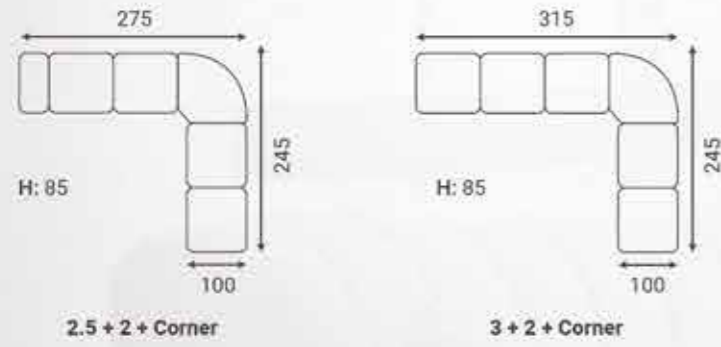

PERA

...
CORNER SET

The Pera Corner Set, where the unique harmony of elegance and comfort takes center stage, captivates onlookers with its modern style. The warmth conveyed by specially selected fabric combinations for the series adds a traditional and intimate atmosphere to your living room.