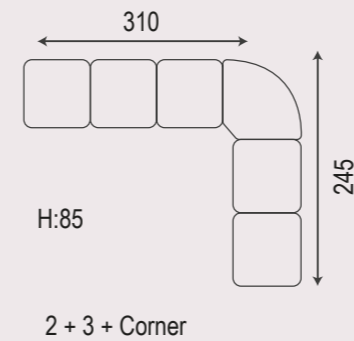

Triple Seater
L: 230 D: 100 H: 80

Double Seater
L: 160 D: 100 H: 80

Single Seater
L: 90 D: 74 H: 95

AÇELYA

SOFA SET

Reflecting your taste with its modern design, the Açıelya Sofa Set is ideal for those who want to bring simplicity and elegance together with its elegant details.

You imagined it, Açıelya is here to make your dream a reality.

Triple Seater
L: 245 D: 100 H: 80

Double Seater
L: 180 D: 100 H: 80

Single Seater
L: 85 D: 90 H: 96

FOCUS

• • •
CORNER SET

The Focus Sofa Set brings modern elegance to living spaces with its soft textured fabric and refined details. Carefully designed for both comfort and style, it offers a relaxing seating experience while its gold-toned metal accents add a sophisticated touch to your home.