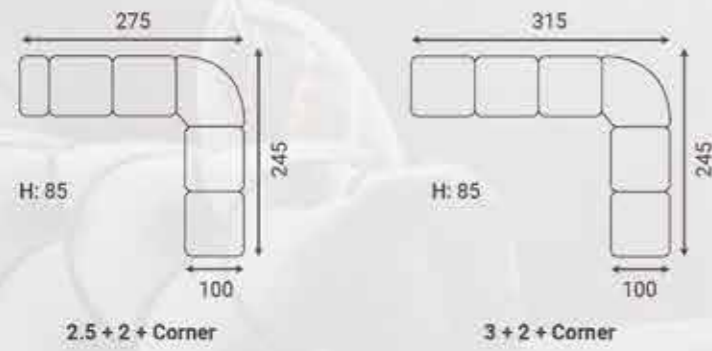

AÇELYA

CORNER SET

Reflecting your taste with its modern design, the Açelya Corner Set is ideal for those who want to bring simplicity and elegance together with its elegant details.

You imagined it, Açelya is here to make your dream a reality.